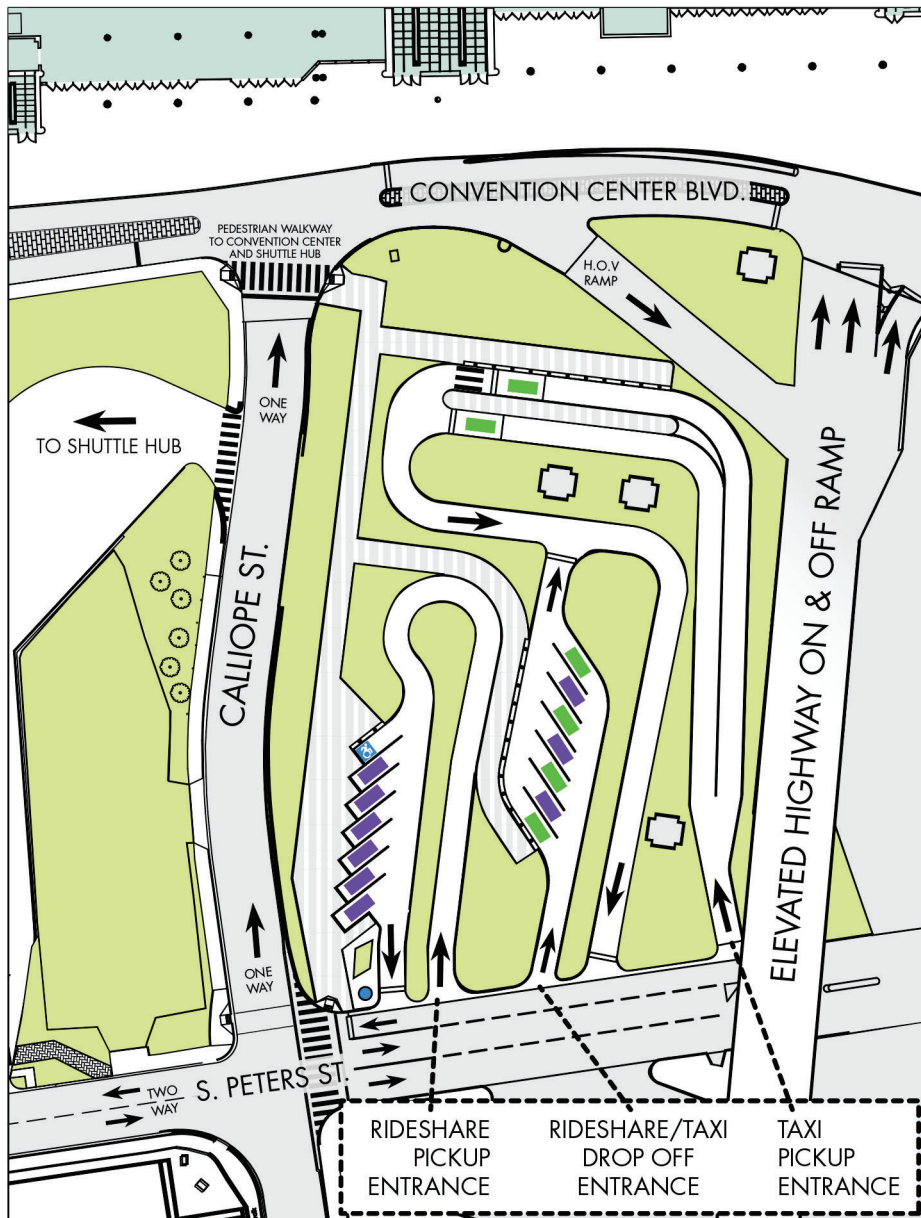

TAXI / RIDESHARE ZONE

← HALLS B-F LOBBY G HALLS H-J →

- Consolidated Arrival and Drop Off Point for Taxi / Rideshare
- Designated Walkway to Convention Center

KEY

-  TAXICAB
-  RIDESHARE VEHICLE
-  PEDESTRIAN AREA
-  HANDICAP DROP-OFF

ENTRANCE
400 CALLOPE ST.